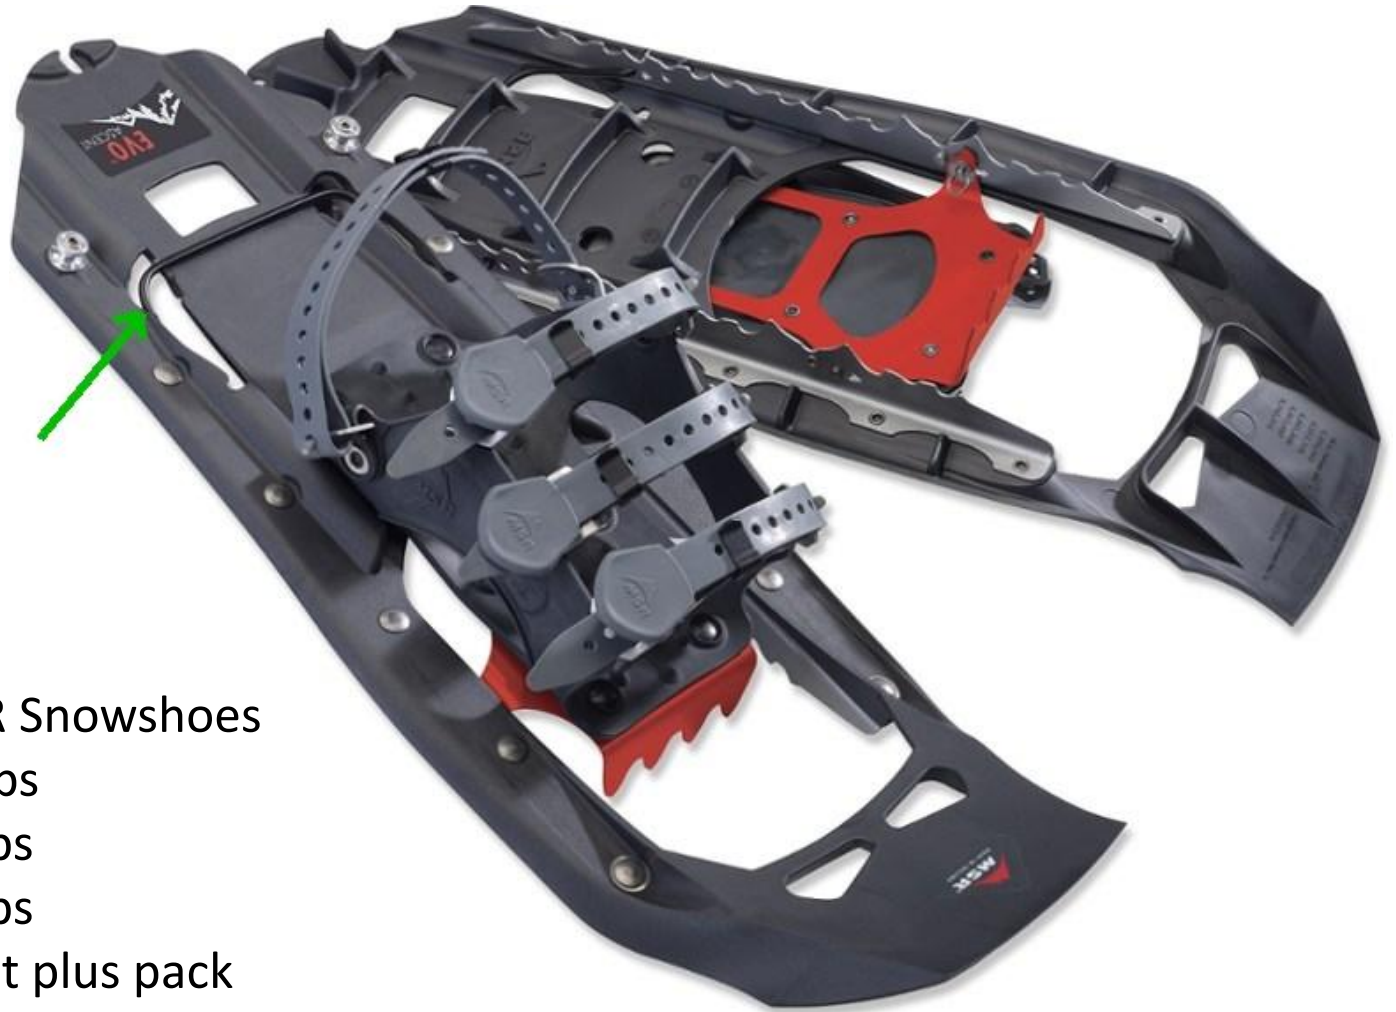

SPIKES - HILLSOUND

Hillsound Trail Crampons

SPIKE COMPARISON

Kahtoola versus Hillsound

Mfg	Model	# Spikes	Length	Metal and number of sizes
Kahtoola	MICROspikes™	12	3/8 in.	Heat treated stainless steel - 4 sizes
Hillsound	Trail Crampons	11	2/3 in.	Heat treated carbon steel, stainless steel chains – 5 sizes
Hillsound	Trail Crampon Ultras	18	½ - 2/3"	Stainless steel, longer spikes on the heel, double link side chains – 5 sizes

CRAMPONS

Kahtoola KTS
Steel Crampons
10 1" spikes

Black Diamond
Contact
Strap-on Crampons
10 1" spikes

Hillsound Trail
Crampon Pros
10 ¾ to 7/8"
spikes

SNOWSHOES

SNOWSHOES

MSR EVO Ascent

Sizing for all MSR Snowshoes

22" up to 180 lbs

25" 120 – 220 lbs

30" 150 – 280 lbs

Total body weight plus pack

Tails extend the weight limit

SNOWSHOES

MSR Lightning Ascent

SNOWSHOES