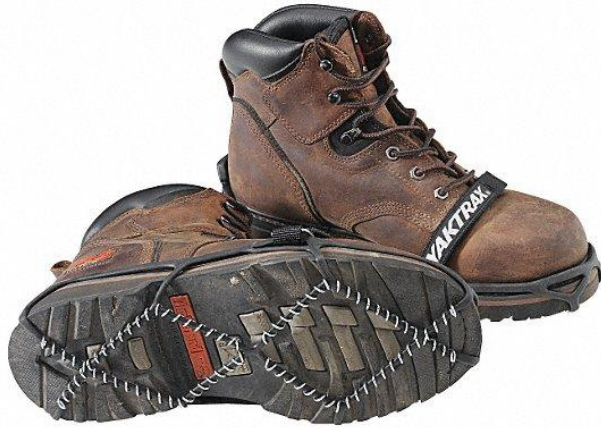

Winter Hiking Gear

Dexter Robinson
dexpcdoc@gmail.com

Gear is important but...

**knowledge and
experience are
more important**

WINTER HIKING GEAR

- Traction Devices
- Snowshoes
- Poles
- Daypacks
- Headlamps
- Miscellaneous

TRACTION DEVICES

CLEATS

Yaktrax Pro
Traction Cleats

STABILicers Walk
Traction Cleats

Kahtoola
NANOspikes

Wirezoll Stretch Ice Cleats

SPIKES - KAHTOOLA

Kahtoola MICROspikes™

SPIKES - HILLSOUND

Hillsound Trail Crampons

SPIKE COMPARISON

Kahtoola versus Hillsound

Mfg	Model	# Spikes	Length	Metal and number of sizes
Kahtoola	MICROspikes™	12	3/8 in.	Heat treated stainless steel - 4 sizes
Hillsound	Trail Crampons	11	2/3 in.	Heat treated carbon steel, stainless steel chains – 5 sizes
Hillsound	Trail Crampon Ultras	18	½ - 2/3"	Stainless steel, longer spikes on the heel, double link side chains – 5 sizes

22" up to 180 lbs

25" 120 – 220 lbs

30" 150 – 280 lbs

Total body weight plus pack

Tails extend the weight limit

SNOWSHOES

MSR Lightning Ascent

SNOWSHOES